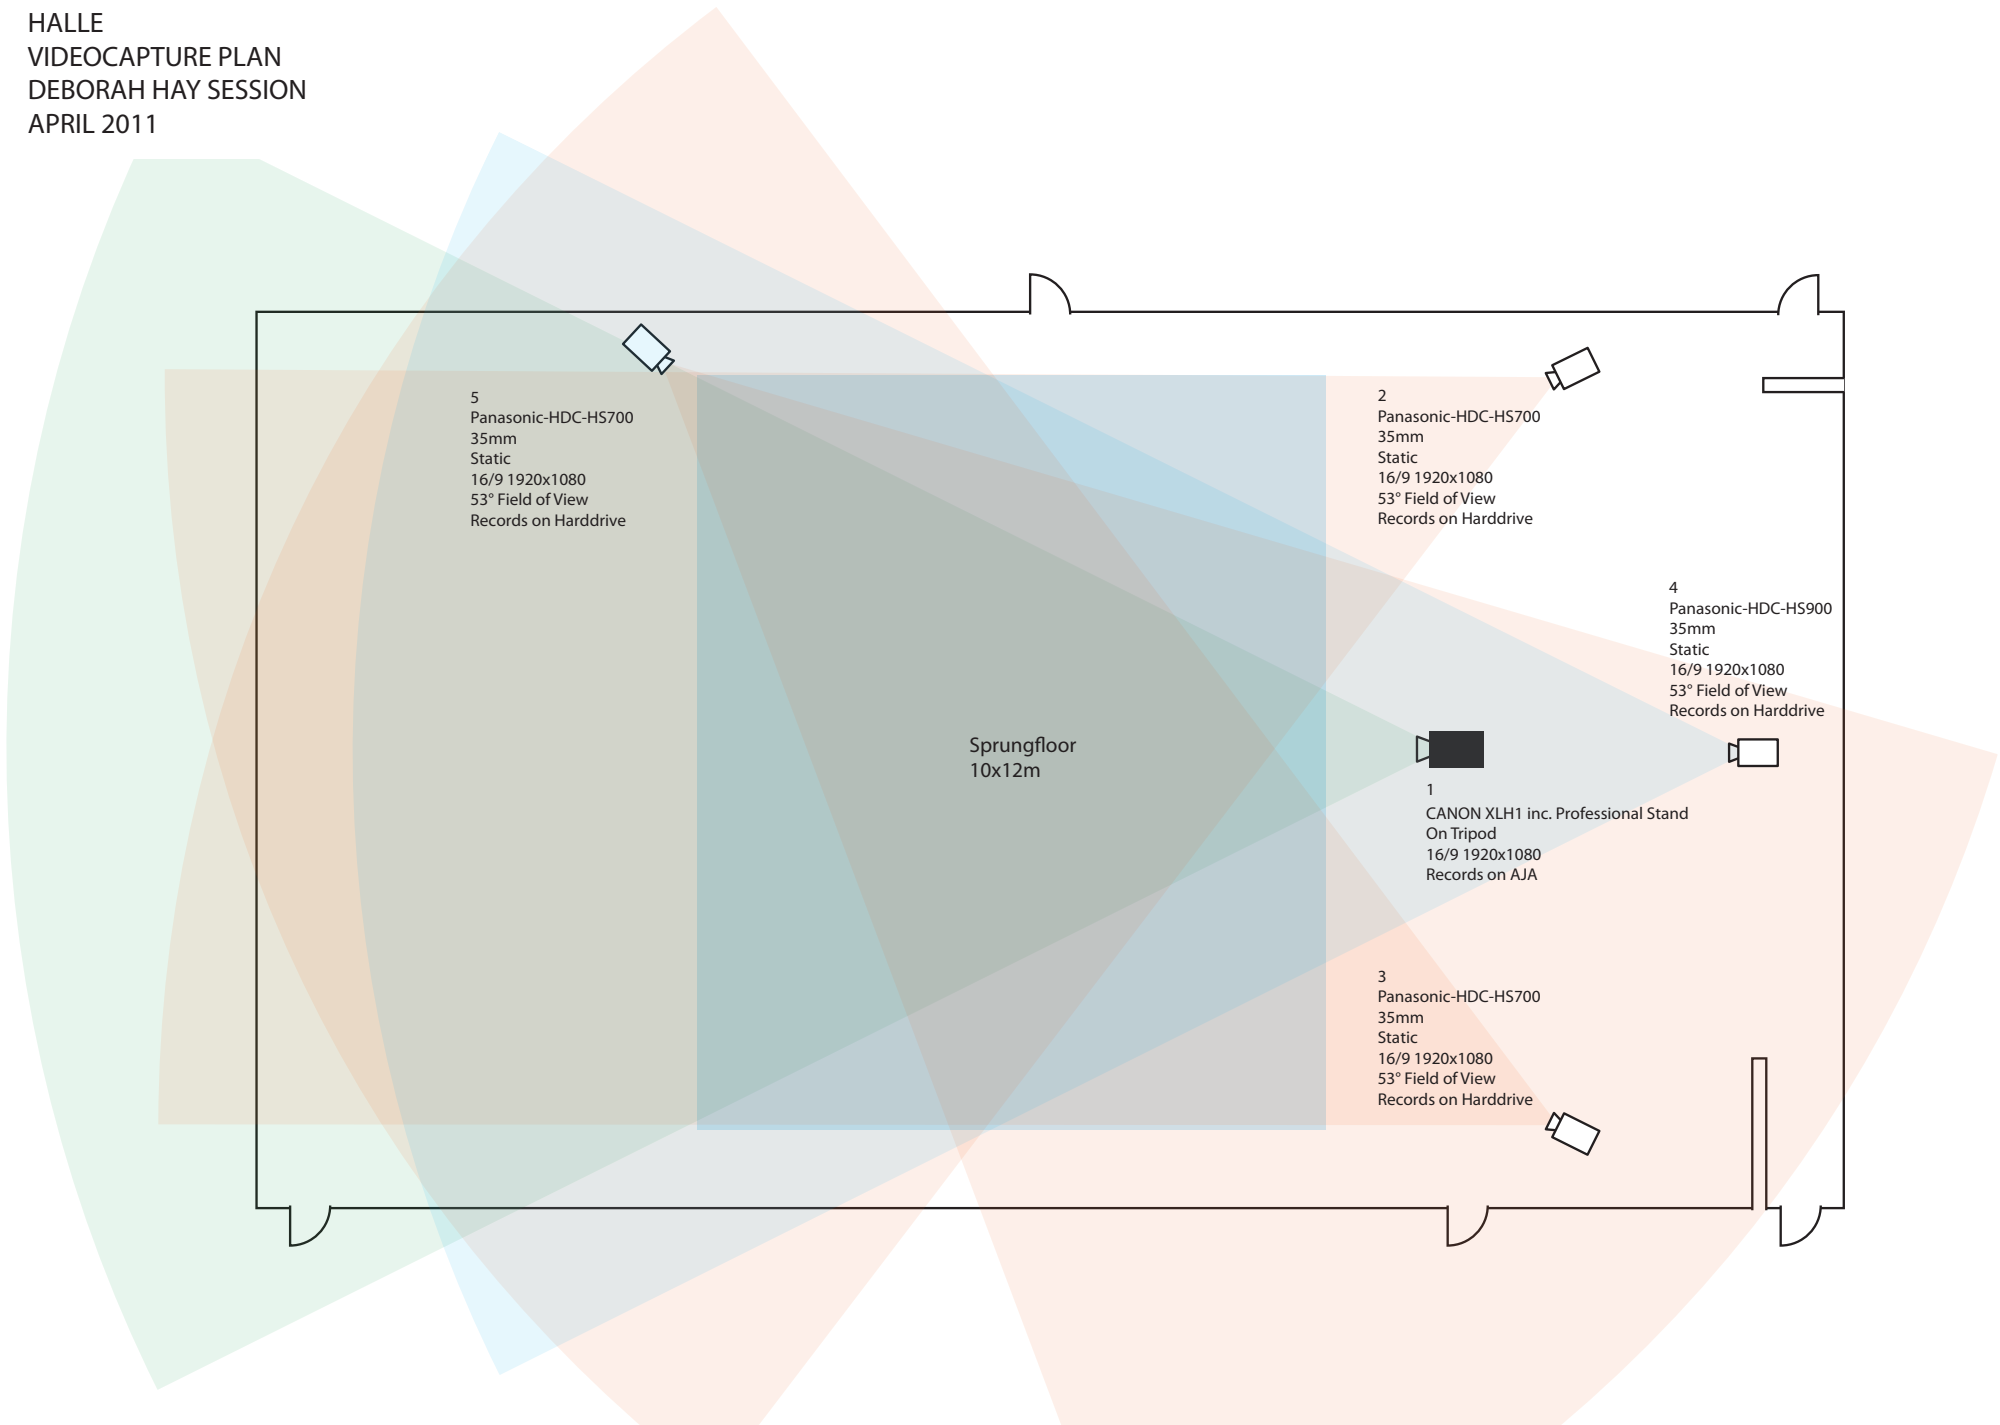

THE LAB FRANFURT
HALLE
VIDEOCAPTURE PLAN
DEBORAH HAY SESSION
APRIL 2011

5
Panasonic-HDC-HS700
35mm
Static
16/9 1920x1080
53° Field of View
Records on Harddrive

2
Panasonic-HDC-HS700
35mm
Static
16/9 1920x1080
53° Field of View
Records on Harddrive

4
Panasonic-HDC-HS900
35mm
Static
16/9 1920x1080
53° Field of View
Records on Harddrive

1
CANON XLH1 inc. Professional Stand
On Tripod
16/9 1920x1080
Records on AJA

3
Panasonic-HDC-HS700
35mm
Static
16/9 1920x1080
53° Field of View
Records on Harddrive

Sprungfloor
10x12m